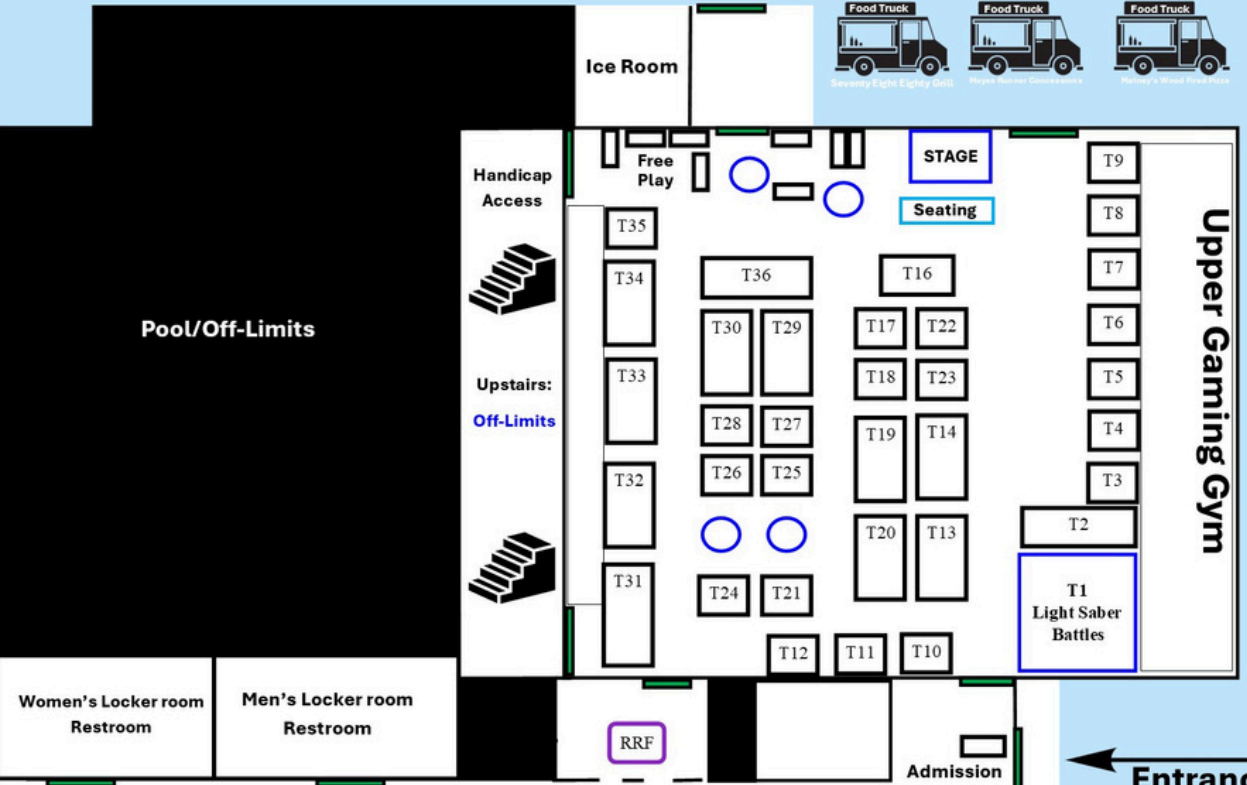

## Vendor Hall

FBC Merch  
Event Sign-Ups

Snack/Pop Machines

Entrance  
Exit ONLY

- T1. Kyber Kai Academy
- T2. HQ Printing
- T3. Comic Wreck
- T4. Sketchi Designs
- T5. Perfect Storm Creations
- T6. Lasso Games
- T7. Angel Balms
- T8. Damien's Weird lil' Guys
- T9. MochiBunnyArt
- T10. BAMF
- T11. Keys and Stitches
- T12. Gator Games
- T13. Tiff's Place
- T14. Dungeon Dwellers
- T16. C3/ Mushie Trove
- T17. The Paint Fraud & Oops A Daisy
- T18. Katwoman Cosplay
- T19. Baird Family Creations
- T20. Half An Acre Designs
- T21. Blue Dragon Guild
- T22. Wyvern's Keep
- T23. Monsters Inw.
- T24. Jeremy Guy
- T25. Mad-Kat
- T26. Restart Collectibles
- T27. Perry's Cards
- T28. The Wooden Pixel
- T29. Mintimeli
- T30. Triple J's
- T31. P House Games
- T32. Born Again Pickers
- T33. Undesignated Games
- T34. A Bunch of Toys
- T35. Rio ESports Team
- T36. Brown's Corner